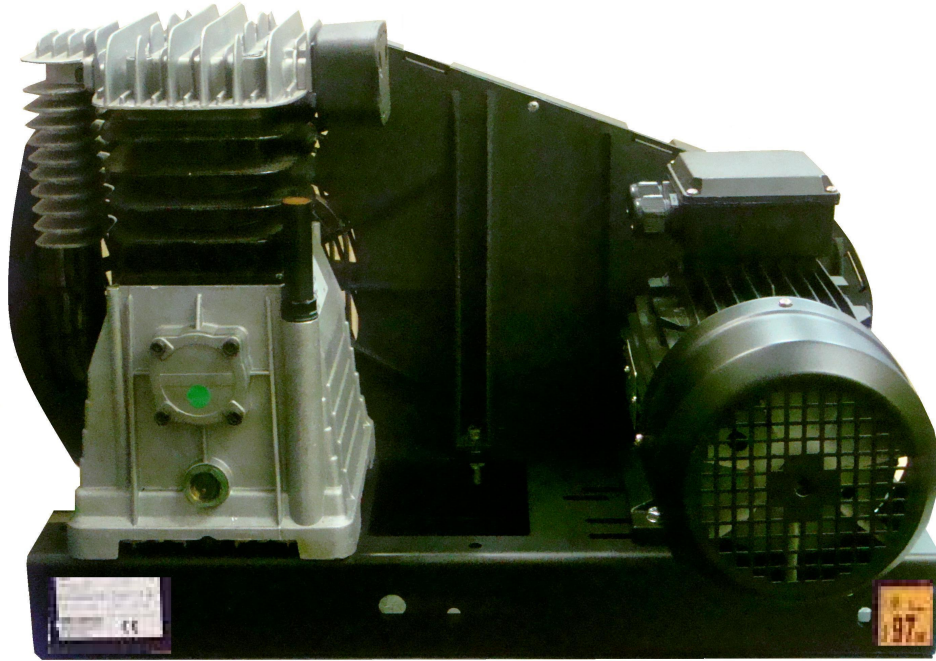

## Tanair Basemount Series

**Belt Drive Air Compressors, The First Choice for Workshops, Small Industry and Smoke Ventilation Outlets. Tough, Reliable and Safe.**

### Product Highlights

- Industrial Belt Driven Format
- Unique Saddle Arrangements For Durability and Reduced Vibration
- Formed Vented Guard for increased Cooling
- Quality Pump Units with Cast Iron Cylinders
- Efficient Aluminum Framed Motor with Quality SKF bearings
- Spares availability back up in 'Performance Service Kit' format for Petrol Engines, Diesel and Reciprocating Pump Units
- Technical Support and Aftermarket Facility